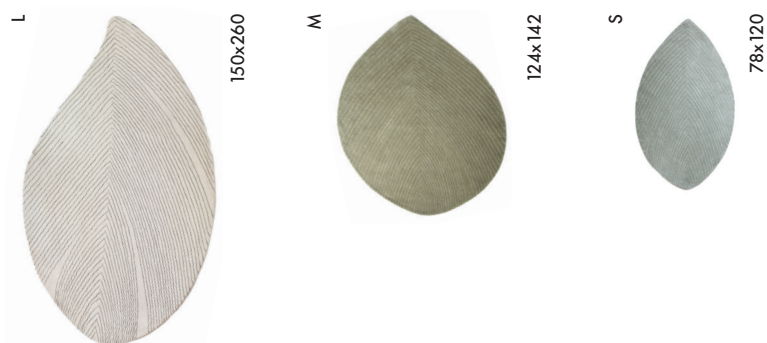

## Quill

Design by Nao Tamura

**Wet cleaning**  
Limpieza en húmedo

**Dry cleaning not recommended**  
Lavado en seco no recomendado

Fiber **100% New wool**  
Technique **Hand tufted**  
Density **124,000 knots/m<sup>2</sup>**  
Wool pile height **5 mm**  
Total height **11 mm**  
Weight **4.0 kg/m<sup>2</sup>**

Fibra **100% Lana virgen**  
Técnica **Hand tufted**  
Densidad **124.000 nudos/m<sup>2</sup>**  
Altura pelo **5 mm**  
Altura total **11 mm**  
Peso **4,0 kg/m<sup>2</sup>**

Special sizes available.  
Ask for terms and conditions of delivery.